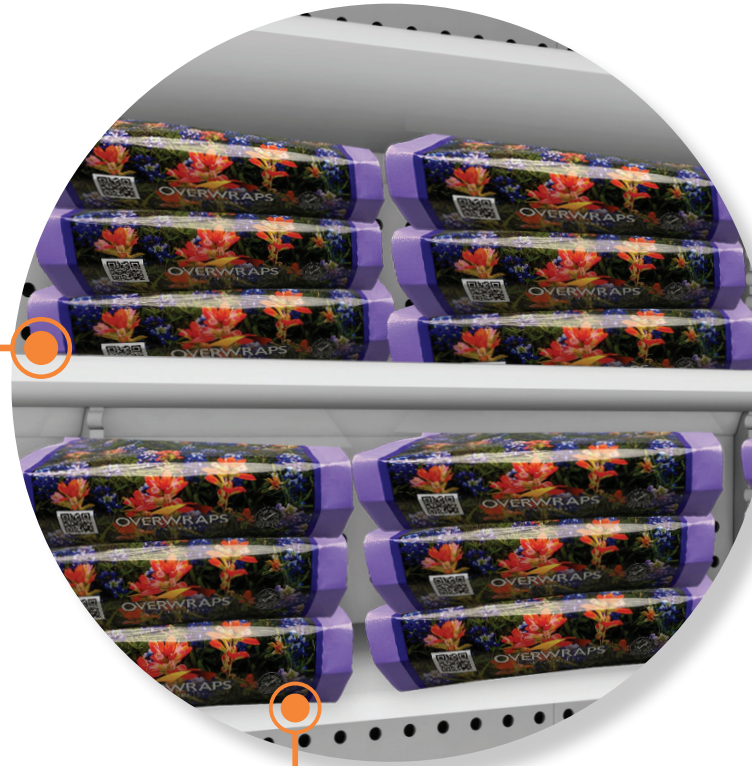

Fold-Over-Glue Flat Bottom Bags

Fold-Over-Glue Flat Bottom Bags

Our innovative flat bottom bags are the ideal substitute for separate panel square bottom bags.

Features:

- Flat bottom bag using only one (1) web
- Fold in bottom creates a flat panel to print brand messaging
- 10 color flexographic process print available

Bottom panel facing customers in store aisle when stacked pillow style on shelf

Maximizes shelf space stacking pillow style on a retail shelf

Side gussets

Flat bottom stands up like a pouch